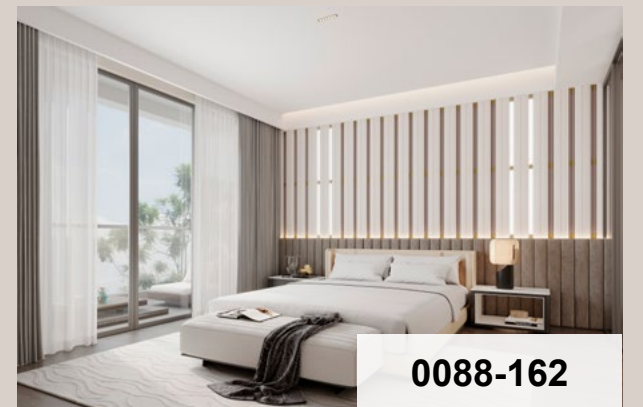

*You're my Eternity*

If you are exposed in a dream sweet smile That is my wish you Tuoming breeze month  
**THANK YOU FOR BRING BACK MY HAPPINESS, MY ANGEL**

**0088-159**

**0088-160**

**0088-161**

**0088-162**