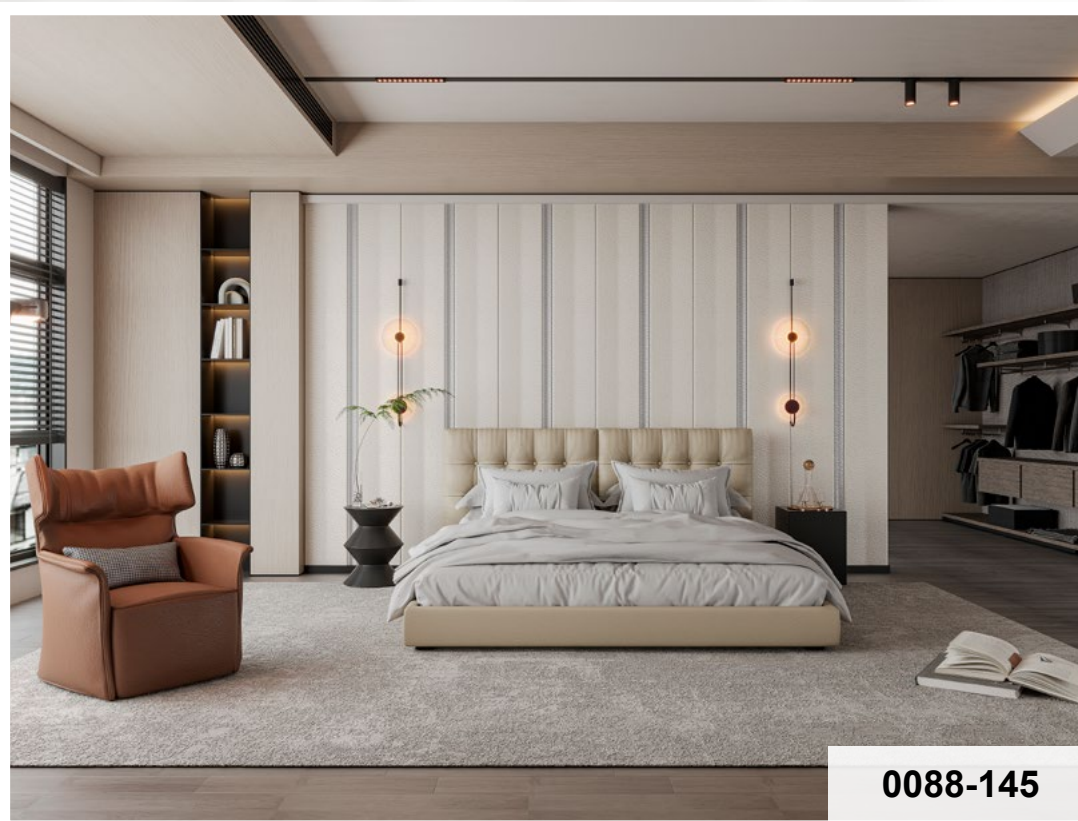

0088-145

TOGETHER FOREVER

BE CONFIDENT WITH YOURSELF AND STOP WORRYING WHAT OTHER PEOPLE THINK. DO WHAT'S BEST FOR YOUR FUTURE HAPPINESS!

COMMITMENT DOESN'T MEAN STICKING TO A PERSON WHEN YOU DON'T HAVE ANY OPTION, IT MEANS KEEPING A RELATION WITH SOMEONE EVEN THOUGH YOU VE LOTS OF OPTIONS.

IF A PERSON REALLY WANTS TO SEE YOU THEY WILL MAKE A WAY AND NOTHING IN THE WORLD WOULD STOP THEM